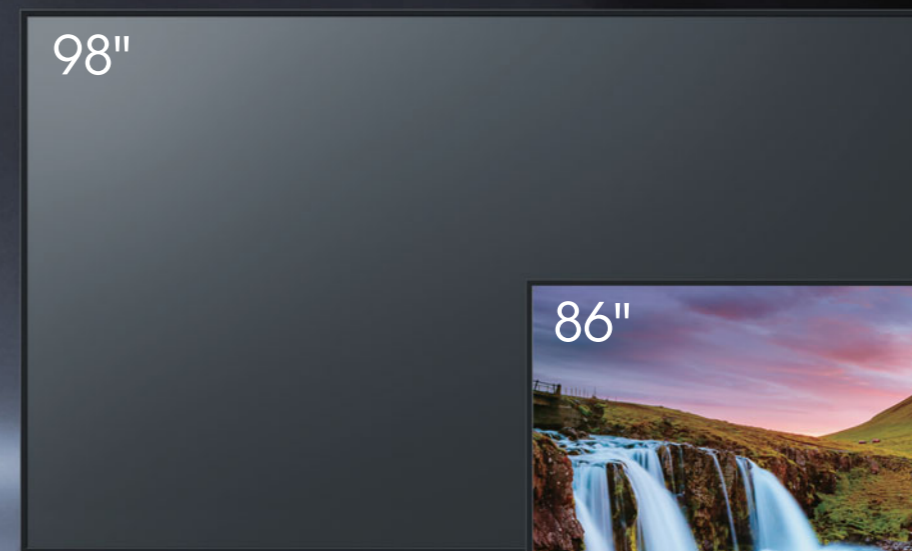

You can remotely control and monitor the system with a web browser on a notebook PC or tablet device.

*2: Part number suffix may differ depending on the license type.

Weights and dimensions shown are approximate. Specifications and appearance are subject to change without notice. Product availability differs depending on region and country. This product may be subject to export control regulations. HDMI, the HDMI logo, and High-Definition Multimedia Interface are trademarks or registered trademarks of HDMI Licensing LLC in the United States and other countries. Trademark PLink is a trademark applied for trademark rights in Japan, the United States of America and other countries and areas. All other trademarks are the property of their respective trademark owners. Images on screen are simulated. © 2018 Panasonic Corporation. All rights reserved

For the latest information about Panasonic Professional Display, please visit:

Professional Display Global Website: panasonic.net/cns/prodisplays/

YouTube: www.youtube.com/PanasonicProDisplay

Facebook: www.facebook.com/panasonicprojectoranddisplay/

All information included here is valid as of December 2018.

CT18-G01TH-9886SQ1
Printed in Japan.

Panasonic

BUSINESS

4K UHD LCD Displays

December 2018

Large 4K Indoor Display Adds Powerful Features for Pro Users in a Lightweight Slim & Stylish Design

98-inch class **TH-98SQ1**
86-inch class **TH-86SQ1**

* Actual resolution: 3840 x 2160p