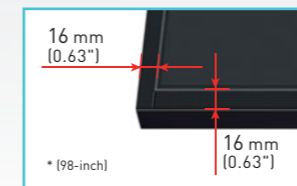

Slim & Stylish Design

A Stylish and Slim Design Accentuates the Image

The narrow bezel renders higher-impact images, further enhancing the 4K picture quality. Without being distracted by the bezel, the viewer becomes immersed in the eye-catching image.

A thin design that focuses on safety **NEW**

The depth of the TH-98SQ1 is only 90 mm (3.5"). The depth of the TH-86SQ1 is slim when installed using the separately sold, exclusive wall-mounting bracket (TY-WK98PV1), which complies with ADA Compliant¹. The display can be installed to blend into spaces such as crowded passageways or conference rooms without having to worry about an irregular shape getting in the way.

* The availability of the TY-WK98PV1 varies depending on the country.
¹ ADA stands for the "Americans with Disabilities Act," a United States law made to protect people with disabilities from discrimination.