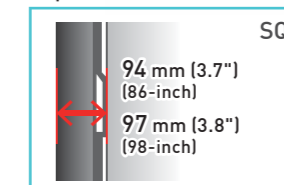

Depth at wall installation

Each is within 4 inches.

Wide Expandability

DIGITAL LINK Function Enables Simple Installation and Low System Costs

Based on HDBaseT™ technology, DIGITAL LINK supports transmission of video, audio, and control commands through a single CAT5e or higher STP cable for distances of 150 m (492 ft) for Full HD video and 50 m (164 ft) for 4K* video. An optional DIGITAL LINK Switcher or Digital Interface Box further simplifies installation in large venues while reducing cost and improving reliability.

* ET-YFB200G/YFB100G is not compatible with 4K signals. 150 m (492 ft) transmission available only with ET-YFB200G DIGITAL LINK Switcher for signals up to 1080/60p in Long Reach Mode.