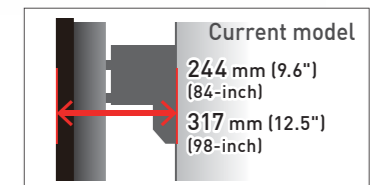

Depth at wall installation

Each is within 4 inches.

Wide Expandability

DIGITAL LINK Function Enables Simple Installation and Low System Costs

Based on HDBaseT™ technology, DIGITAL LINK supports transmission of video, audio, and control commands through a single CAT5e or higher STP cable for distances of 150 m (492 ft) for Full HD video and 50 m (164 ft) for 4K* video. An optional DIGITAL LINK Switcher or Digital Interface Box further simplifies installation in large venues while reducing cost and improving reliability.

* ET-YFB200G/YFB100G is not compatible with 4K signals. 150 m (492 ft) transmission available only with ET-YFB200G DIGITAL LINK Switcher for signals up to 1080/60p in Long Reach Mode.