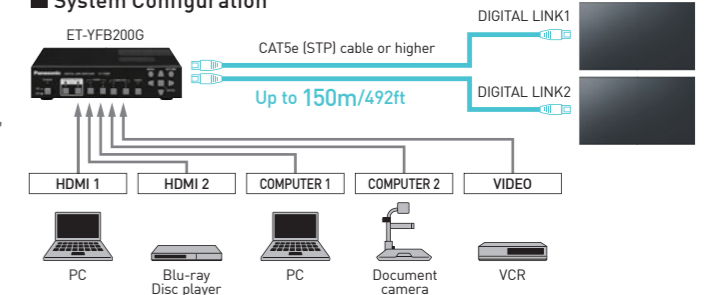

System Configuration

The Display Has a Built-in 4K Compatible USB Media Player

By simply inserting a USB memory stick onto which content has been saved, playback automatically starts. Since it is 4K compatible, it easily provides 4K digital signage without having to use a PC or set-top box. Content can be consecutively played* without letterboxing. Content can also be switched via LAN or multiple displays can be operate.

Applicable Format

Still image	JPG, JPEG, JPE, BMP
Motion image	AVI, MKV, ASF, WMV, TS, MTS, MP4, MOV, FLV

* Some files cannot be played back even if they are in the supported format. Regarding restrictions, see the operation manual.

Supports the Next-Generation Intel® SDM Specification Slot Standard **NEW**

The SQ1 Series is equipped with the new Intel® SDM specification slot standard that supports 4K signals. Combined with the interface board, you can easily use a built-in PC and add various interfaces.

Yet more features >>

- Operates continuously for 24/7
- 4K/60p-ready daisy-chaining via DisplayPort™ In/Out terminals **NEW**
- Supports tilting angle orientation
- Cloning Function (USB/LAN)
- USB Memory Network Settings
- LAN terminal and DIGITAL LINK terminal equipped
- Content Management Software (free)
- Early Warning Software (for a fee)
- HDMI-CEC Function
- Failover/Failback
- Built-in speaker
- External speaker output equipped